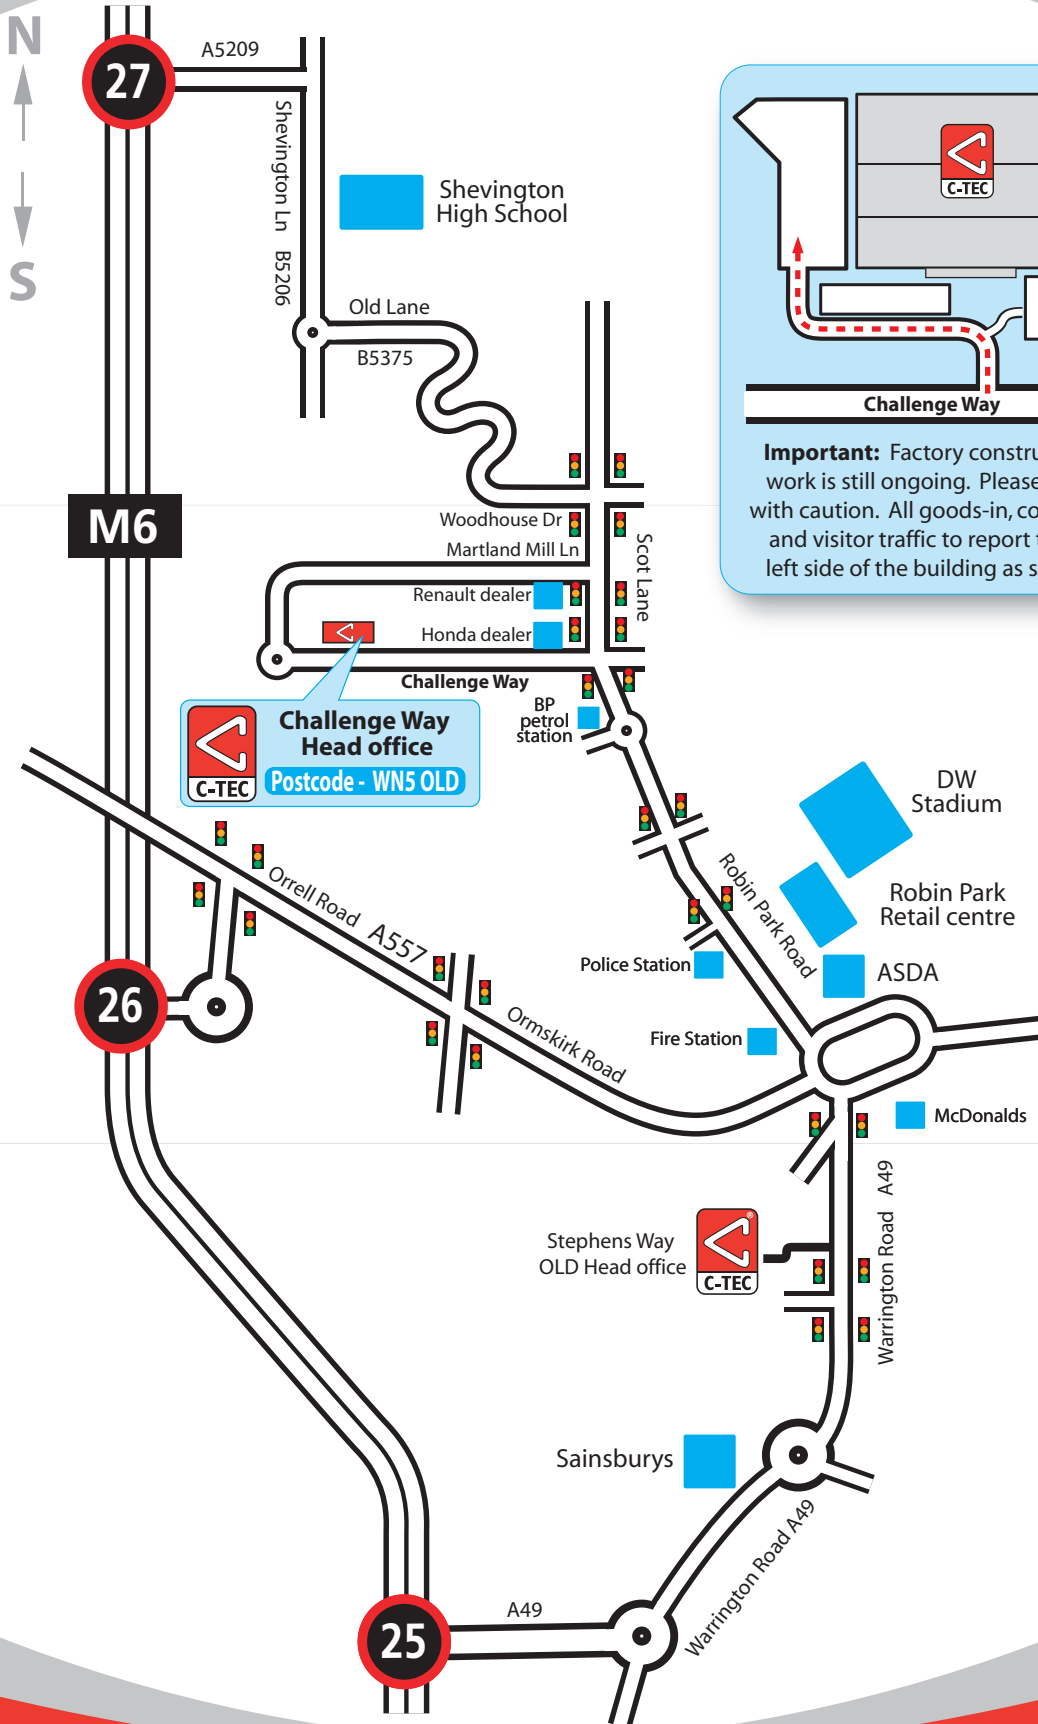

HOW TO GET TO C-TEC

CHALLENGE WAY, MARTLAND PARK, WIGAN WN5 0LD, UNITED KINGDOM
Tel: 01942 322744. Fax: 01942 829867. E-Mail: sales@c-tec.co.uk
For further information, please visit our website at www.c-tec.co.uk